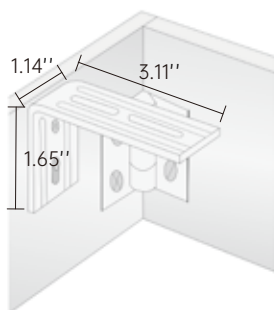

TOP MOUNT
L BRACKET