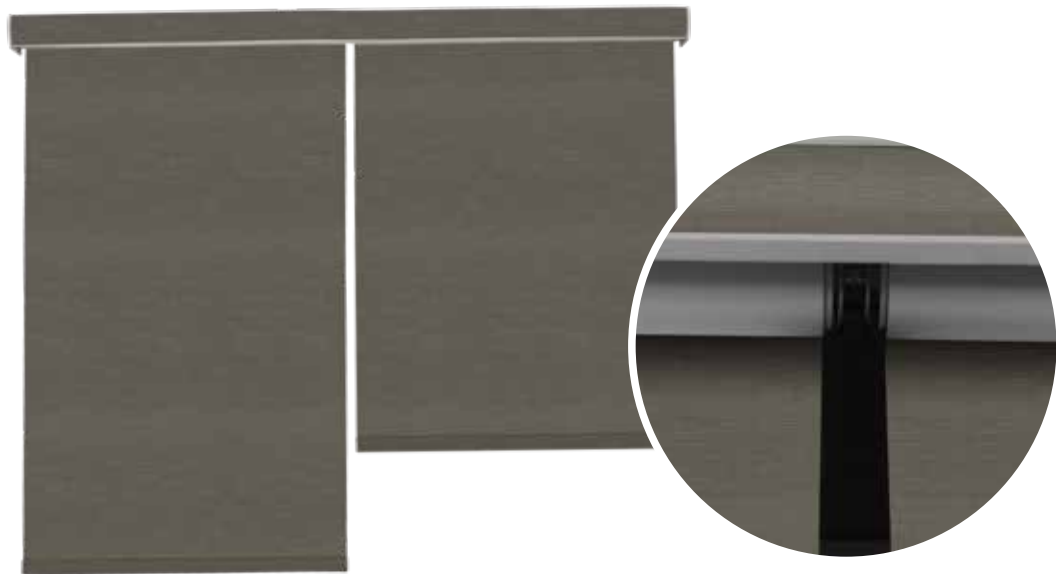

MULTIPLE SHADES IN ONE CASSETTE (2-ON-1)

CONTINUOUS CORD LOOP & MOTORIZED

- Available with both arc and square cassettes in either 3" or 4" size.
- Controls will be on the outside end of each shade.
- Center gap of 0.98" between shades.
- Cassette inserts or wrap will be made to the maximum width of the fabric. Wider inserts must be spliced or railroaded.
- Price each shade individually. The cassette price is determined by the overall width. No additional surcharge.