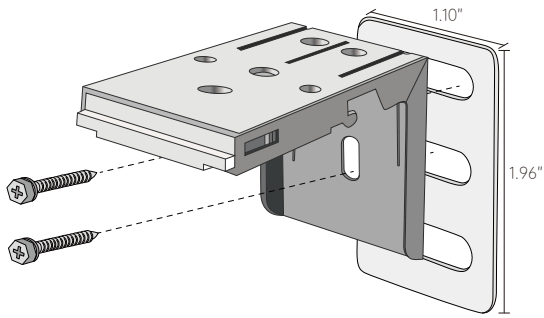

THIN SPACER

- Place it on the side or top of the installation bracket to prevent the shade from skewing when the wall is uneven.

BACK MOUNT