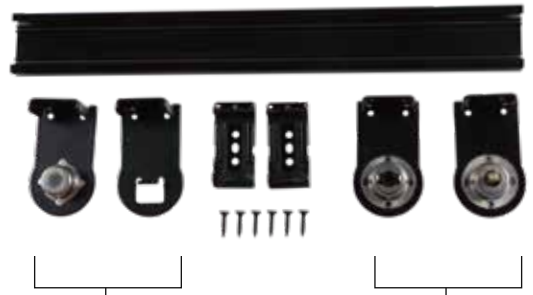

BRACKETS FOR EXACT LIFT CORDLESS

BRACKETS FOR EASY LIFT CORDLESS