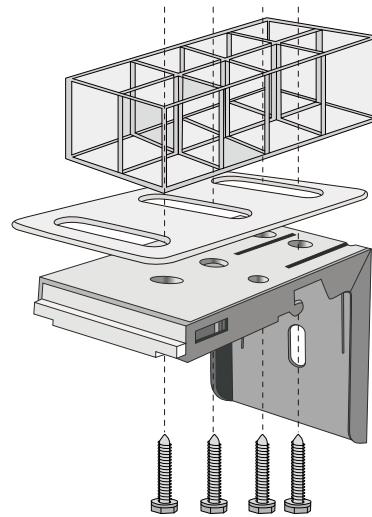

THIN SPACER

- Place it on the side or top of the installation bracket to prevent the shade from skewing when the wall is uneven.

- When the wall surface is uneven and the depth is too deep, the eight-grid spacer and the thin spacer can be used at the same time, acting on the side or top of the installation code.

TOP MOUNT

HOLD DOWN BRACKETS

- Fixed roller shade bottom rail.