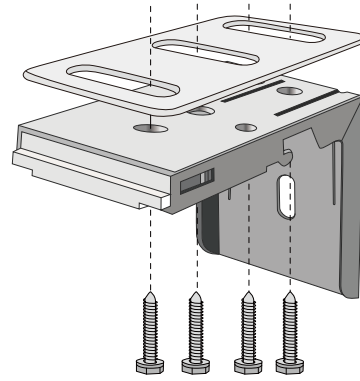

TOP MOUNT

- When the wall surface is uneven and the depth is too deep, the eight-grid spacer and the thin spacer can be used at the same time, acting on the side or top of the installation code.