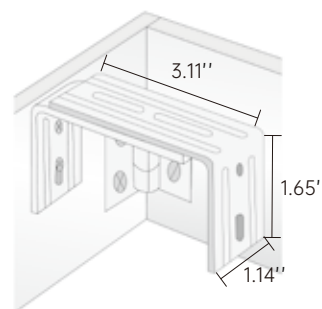

CORNICES RETURN

USE RETURN USED AS KEYSTONE FOR WIDER CORNICES

TOP BOARD CORNICE IS OPTIONAL UPON REQUEST

- The size of CORNICES side mounted or top mounted.

TOP MOUNT
L BRACKET

BACK MOUNT
U BRACKET

DUAL SHADES