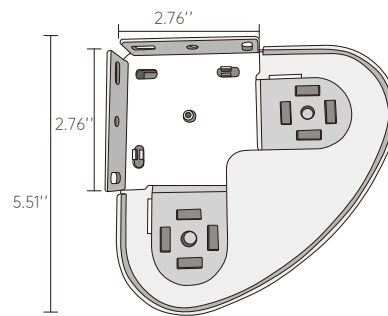

- The size of dual shade bracket.

BRACKET FOR DUAL BRACKET (NARROW)

BRACKET FOR DUAL BRACKET (WIDE)

Note: The narrow dual shade bracket allows the back shade to roll as a standard roll and the front shade to roll as a reverse roll. The wide dual shade bracket allows both shades to roll as a stand roll.