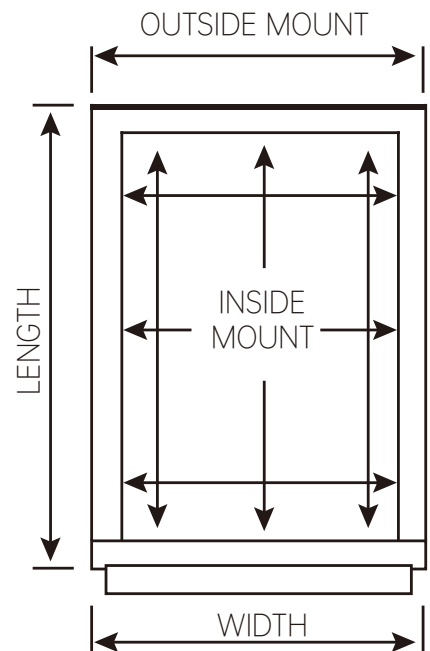

Measuring the Width and the Length for Inside Mount:

For the width, measure across the top, middle, and bottom of the window opening. Using the narrowest dimension, measure to the nearest 1/8".

For the length, measure the up and down dimension on the left, center, and right. Use the shortest length measurement, measuring to the nearest 1/8".

Do not make any width deductions. The factory will make the appropriate deductions. See the deduction information below.