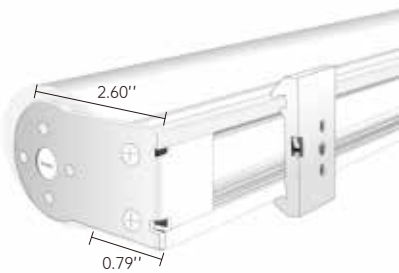

CORDLESS MOUNTING DIMENSIONS

Maximum light gap 0.79" (standard roll, from fabric to bracket back) when the shade is fully extended.
For reverse roll, see flush mount depth.