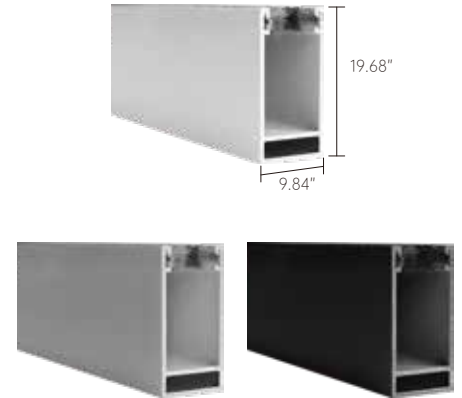

SIDE & SILL CHANNELS

- One choice for the side channel now : Aluminium U channel (white, gray, and black).
- To achieve complete blackout, both side and sill channels are needed.
- Both suitable for fabric wrapped bottom rail and heat sealed hembar.

U CHANNEL

CONTINUOUS CORD LOOP

- Clutches and plastic bead chain loops are available in six coordinating colors: white, beige, gray, warm gray, bronze, and black.
- The standard chain length is 3/4 length of the shade. Custom chain lengths are available as a surcharge option
- Continuous loop chain size options: 20", 39", 59", 79", 99".
- A stainless steel bead chain is available as a surcharge option.
- The CONTINUOUS CORD LOOP shade has a maximum load capacity of 13.22 pounds. Find the fabric weight in the Materials Reference table.

- Recommended to add a spring assist for shades over 108" x 108"