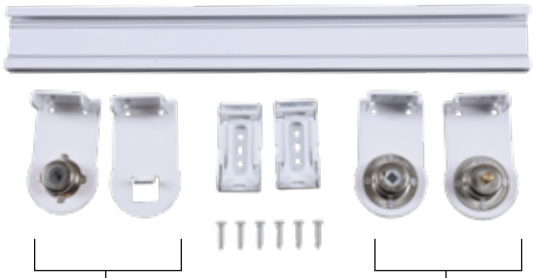

•BRACKET DIMENSIONS

Open roll uses a 2.28-inch bracket.

1.77" brackets match the 2.56" small cassette, and 2.28" brackets match the 3.29" big cassette.

SMALL BRACKET

BIG BRACKET

· Cordless open-roll shades are available with either white or black raceway bars, and installation brackets.

WHITE RACEWAY BAR FOR EXACT LIFT CORDLESS

BLACK RACEWAY BAR FOR EXACT LIFT CORDLESS

BRACKETS FOR EXACT LIFT CORDLESS

BRACKETS FOR EASY LIFT CORDLESS

WHITE RACEWAY BAR FOR EASY LIFT CORDLESS

BLACK RACEWAY BAR FOR EASY LIFT CORDLESS