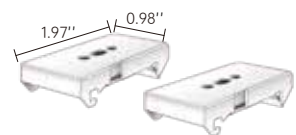

CORDLESS BRACKET

(no cassette)