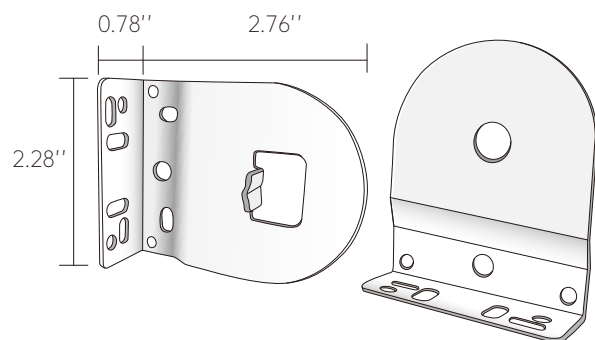

•BRACKET DIMENSIONS

Open roll uses a 2.28-inch bracket.

1.77" brackets match the 2.56" small cassette, and 2.28" brackets match the 3.29" big cassette.

SMALL BRACKET

BIG BRACKET

· Cordless open-roll shades are available with either white or black raceway bars, and installation brackets.