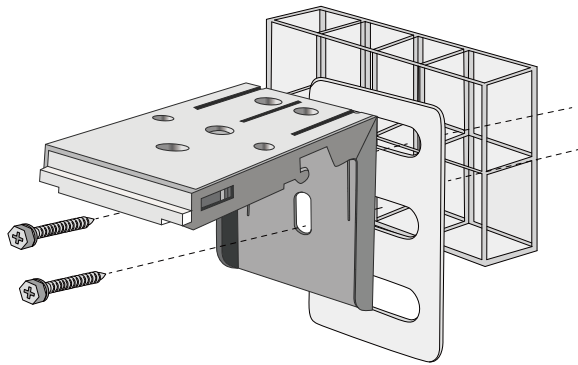

THIN SPACER

- Place it on the side or top of the installation bracket to prevent the shade from skewing when the wall is uneven.

BACK MOUNT

TOP MOUNT

- When the wall surface is uneven and the depth is too deep, the eight-grid spacer and the thin spacer can be used at the same time, acting on the side or top of the installation code.