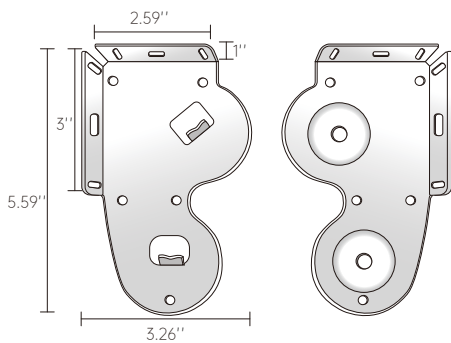

- The size of dual shade bracket.

BRACKET FOR DUAL BRACKET (NARROW)

BRACKET FOR DUAL BRACKET (WIDE)

Note: The narrow dual shade bracket allows the back shade to roll as a standard roll and the front shade to roll as a reverse roll. The wide dual shade bracket allows both shades to roll as a stand roll.