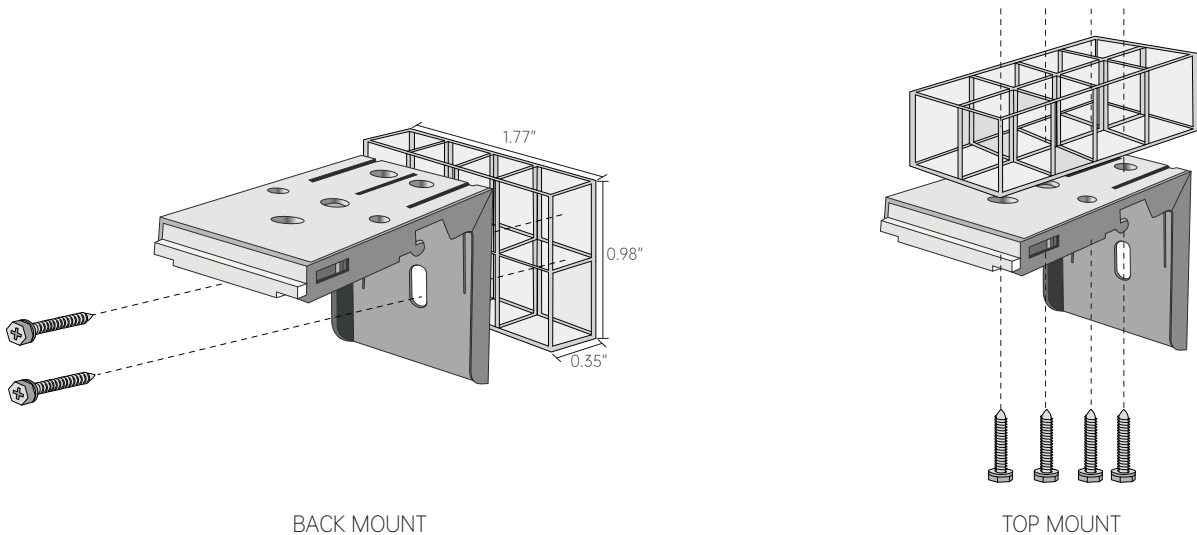

EIGHT-GRID SPACER, THIN SPACER, HOLD DOWN BRACKETS

EIGHT-GRID SPACER

- Place it on the side or top of the installation code, use it when there is a wooden frame or obstruction so that it protrudes from the window frame or obstruction.