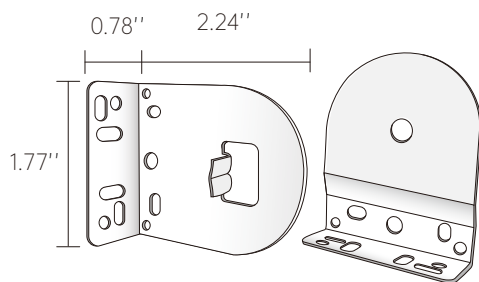

•BRACKET DIMENSIONS

Open roll uses a 2.28-inch bracket.

1.77" brackets match the 2.56" small cassette, and 2.28" brackets match the 3.29" big cassette.

SMALL BRACKET

BIG BRACKET

· Cordless open-roll shades are available with either white or black raceway bars, and installation brackets.