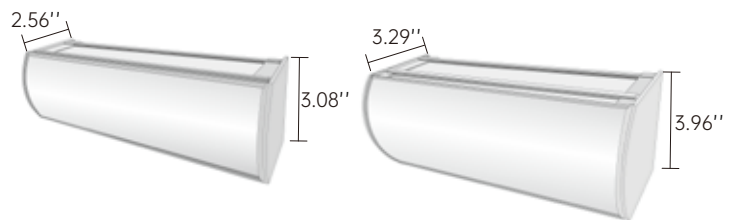

ARC CASSETTE

- Available in 3" and 4" sizes. The maximum width 90" and length 78" for a 3" cassette .
- Available in 6 colors: white, beige, gray, warm gray, bronze, and black.
- Fabric insert can be custom ordered in any fabric.
- Standard roll only.
- For inside mount or back mount, the depth of the window frame should be more than 3.3 inches for small cassettes and more than 4 inches for the big cassettes.

SQUARE CASSETTE

- Available in 3" and 4" sizes. The maximum width 90" and length 78" for a 3" cassette.
- Available in 6 colors: white, beige, gray, warm gray, bronze, and black.
- Fabric insert can be custom ordered in any fabric.
- Standard roll only.
- For inside mount or back mount, the depth of the window frame should be more than 3.3 inches for small cassettes and more than 4 inches for the big cassettes.

ARC CASSETTE

THE SIZES FOR SMALL AND BIG ARC CASSETTE
need big cassette if width or height is more than 78"

ARC SMALL

ARC BIG

SQUARE CASSETTE

THE SIZES FOR SMALL AND BIG SQUARE CASSETTE
need big cassette if width or height is more than 78"