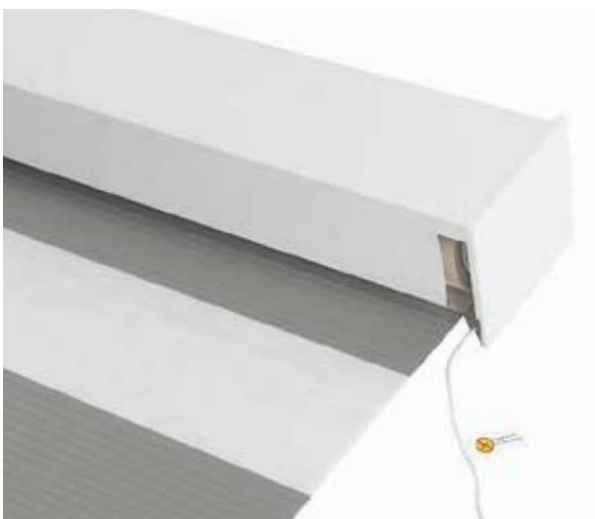

SQUARE CASSETTE

- Available in 3" and 4" sizes. The maximum width and length for a 3" cassette is 78".
- Available in 6 colors: white, beige, gray, warm gray, bronze, and black.
- Fabric insert can be custom ordered in any fabric.
- Standard roll only.
- For inside mount or back mount, the depth of the window frame should be more than 3.3 inches for small cassettes and more than 4 inches for the big cassettes.

ARC CASSETTE

THE SIZES FOR SMALL AND BIG ARC CASSETTE NEEDS BIG CASSETTE IF WIDTH OR HEIGHT IS MORE THAN 78"

ARC SMALL

ARC BIG

SQUARE CASSETTE

THE SIZES FOR SMALL AND BIG SQUARE CASSETTE NEEDS BIG CASSETTE IF WIDTH OR HEIGHT IS MORE THAN 78"