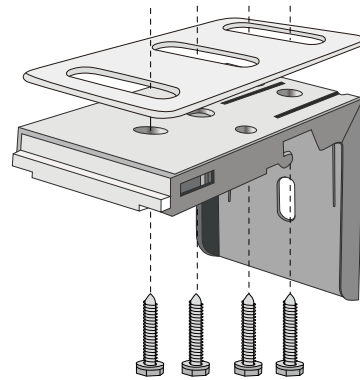

TOP MOUNT

- When the wall surface is uneven and the depth is too deep, the eight-grid spacer and the thin spacer can be used at the same time, acting on the side or top of the installation code.