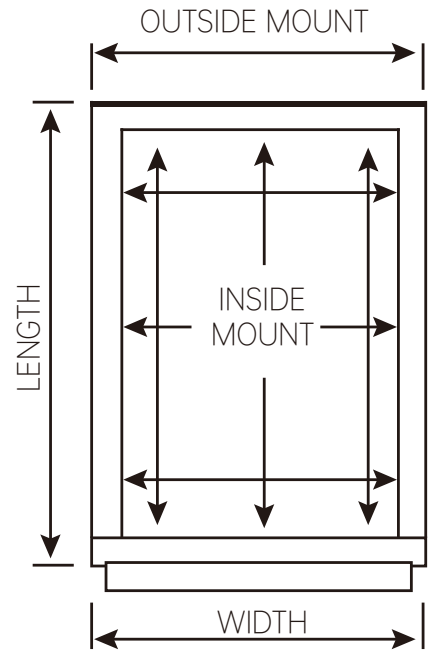

Measuring the Width and the Length for Inside Mount:

For the width, measure across the top, middle, and bottom of the window opening. Using the narrowest dimension, measure to the nearest $\frac{1}{8}$ ".

For the length, measure the up and down dimension on the left, center, and right. Use the shortest length measurement, measuring to the nearest $\frac{1}{8}$ ".

Do not make any width deductions. The factory will make the appropriate deductions. See the deduction information below.