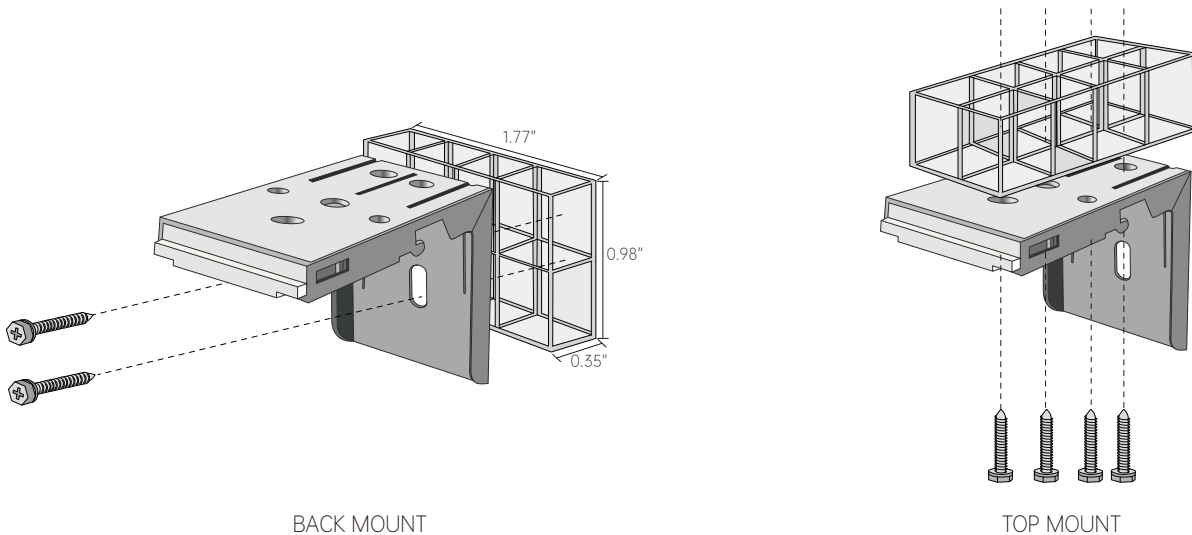

EIGHT-GRID SPACER, THIN SPACER, HOLD DOWN BRACKETS

EIGHT-GRID SPACER

- Place it on the side or top of the installation code, use it when there is a wooden frame or obstruction so that it protrudes from the window frame or obstruction.