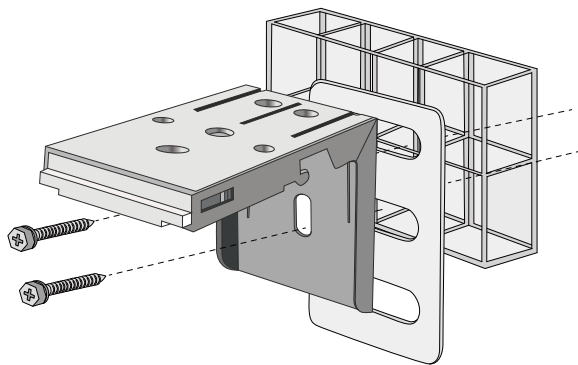

THIN SPACER

- Place it on the side or top of the installation bracket to prevent the shade from skewing when the wall is uneven.

BACK MOUNT

TOP MOUNT

- When the wall surface is uneven and the depth is too deep, the eight-grid spacer and the thin spacer can be used at the same time, acting on the side or top of the installation code.