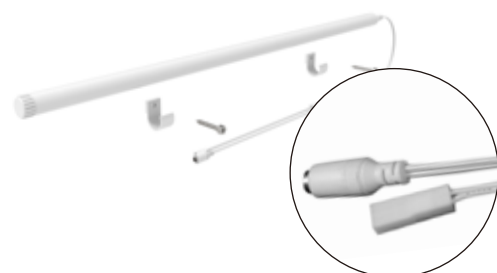

RECHARGEABLE BATTERY PACK