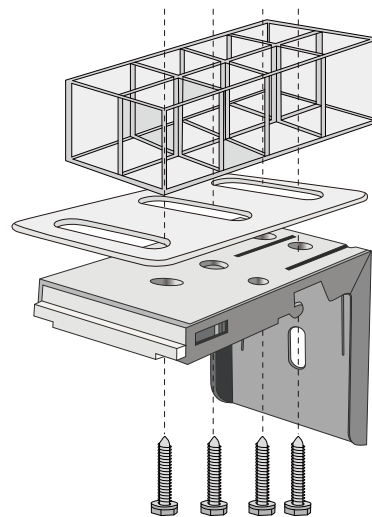

THIN SPACER

- Place it on the side or top of the installation bracket to prevent the shade from skewing when the wall is uneven.

- When the wall surface is uneven and the depth is too deep, the eight-grid spacer and the thin spacer can be used at the same time, acting on the side or top of the installation code.

TOP MOUNT

HOLD DOWN BRACKETS

- Fixed zebra shade bottom rail.

FABRIC WRAPPED BOTTOMRAIL

ROUNDED BOTTOMRAIL