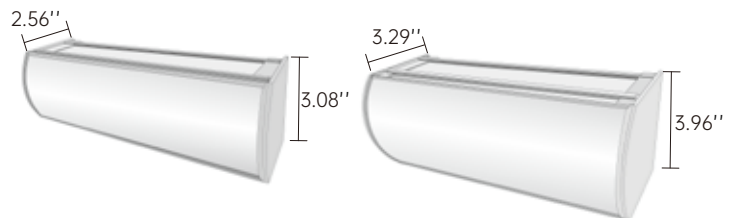

EXTENSION CABLE

- All motor general 8 inches extension cable.

CASSETTE OPTIONS

ARC CASSETTE

- Available in 3" and 4" sizes. The maximum width and length for a 3" cassette is 78".
- Available in 6 colors: white, beige, gray, warm gray, bronze, and black.
- Fabric insert can be custom ordered in any fabric.
- Standard roll only.
- For inside mount or back mount, the depth of the window frame should be more than 3.3 inches for small cassettes and more than 4 inches for the big cassettes.

SQUARE CASSETTE

- Available in 3" and 4" sizes. The maximum width and length for a 3" cassette is 78".
- Available in 6 colors: white, beige, gray, warm gray, bronze, and black.
- Fabric insert can be custom ordered in any fabric.
- Standard roll only.
- For inside mount or back mount, the depth of the window frame should be more than 3.3 inches for small cassettes and more than 4 inches for the big cassettes.

ARC CASSETTE

THE SIZES FOR SMALL AND BIG ARC CASSETTE NEEDS BIG CASSETTE IF WIDTH OR HEIGHT IS MORE THAN 78"

ARC SMALL

ARC BIG

SQUARE CASSETTE

THE SIZES FOR SMALL AND BIG SQUARE CASSETTE NEEDS BIG CASSETTE IF WIDTH OR HEIGHT IS MORE THAN 78"