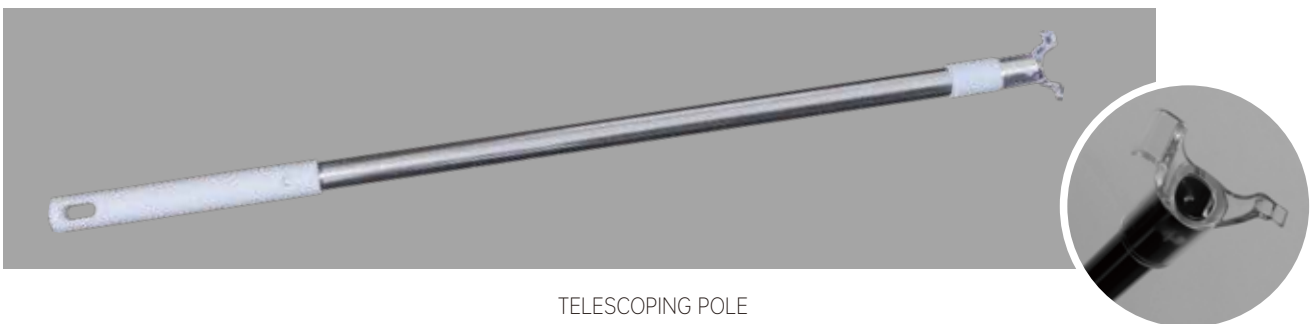

BLACK

· Recommended to add a spring assist for shades over 108" x 108"

SPRING ASSIST

EXACT LIFT CORDLESS

- Move and stay at any desired location by raising or lowering the bottom rail.
- Suitable for side-by-side installations for exact alignment.
- Available with clear hem grips.
- A telescoping pole is available as a surcharge option.
- The cordless shade has a maximum load capacity of 8.818 pounds. Find the fabric weight in the Materials Reference table.

HEM GRIPS

HEM GRIPS

TELESCOPING POLE

- A 45" telescoping pole can be used to lower and raise shades.

TELESCOPING POLE

WAND MOTOR

- Wand control shades are powered by a rechargeable battery motor and are operated using a wand, which hangs to the side of the shade.
- Wand control is a good alternative to cordless when the window or shade size makes it hard to raise or lower the shade.
- Mini-USB charging port for the motor battery is located on back of the wand handle.
- 5 available wand colors: white, beige, gray, bronze, and black.
- 4 available wand lengths: 24", 36", 48", and 60".