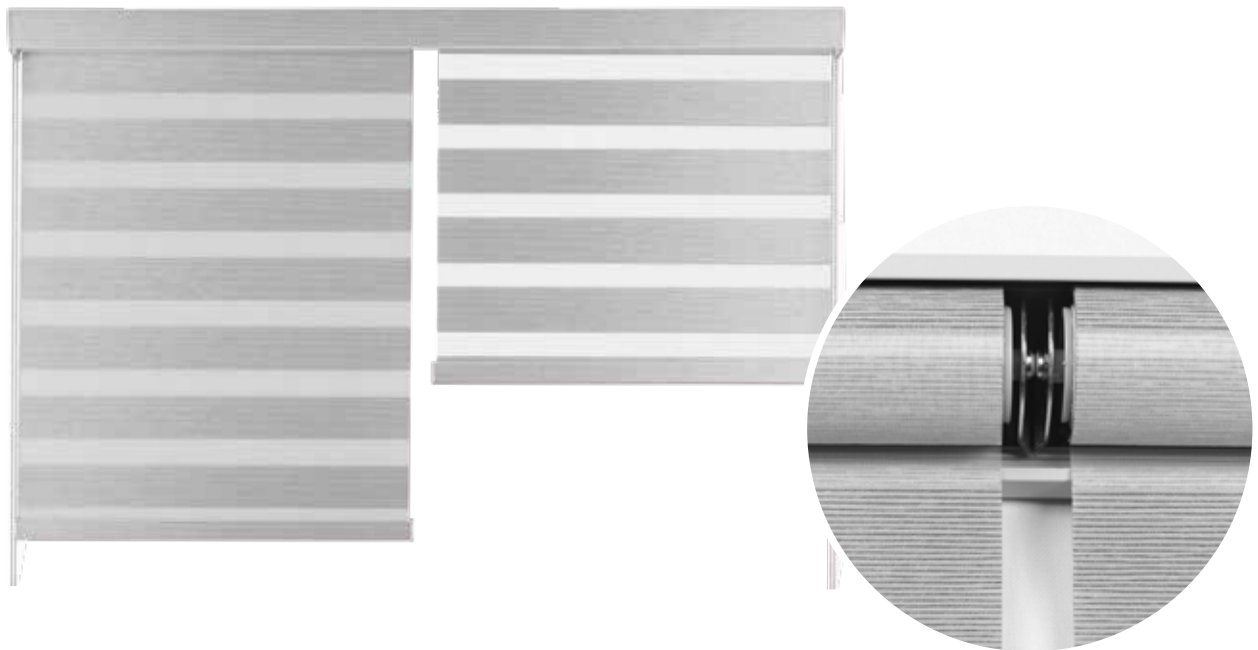

ARC CASSETTE

THE SIZES FOR SMALL AND BIG ARC CASSETTE NEEDS BIG CASSETTE IF WIDTH OR HEIGHT IS MORE THAN 78"

ARC SMALL

ARC BIG

SQUARE CASSETTE

THE SIZES FOR SMALL AND BIG SQUARE CASSETTE NEEDS BIG CASSETTE IF WIDTH OR HEIGHT IS MORE THAN 78"

SQUARE SMALL

SQUARE BIG

CASSETTE BRACKET (UNIVERSAL)
FOR LARGE & SMALL CASSETTES

BEIGE

BLACK

WHITE

GRAY

WARM GRAY

BRONZE

MULTIPLE SHADES IN ONE CASSETTE (2-ON-1)

CONTINUOUS CORD LOOP & MOTORIZED

- Available with both rounded and square cassettes in either 3" or 4" size.
- Controls will be on the outside end of each shade.
- Center gap of 0.98" between shades.
- Cassette inserts or wrap will be made to the maximum width of the fabric. Wider inserts must be spliced or railroaded.
- Price each shade individually. The cassette price is determined by the overall width. No additional surcharge.