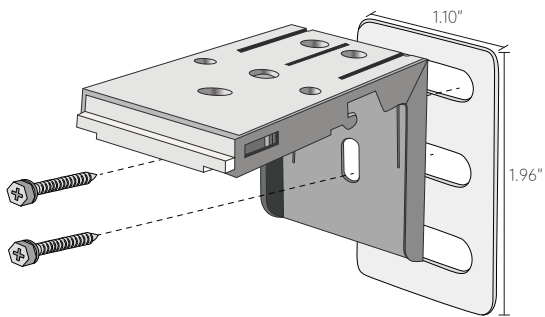

THIN SPACER

- Place it on the side or top of the installation bracket to prevent the shade from skewing when the wall is uneven.

BACK MOUNT