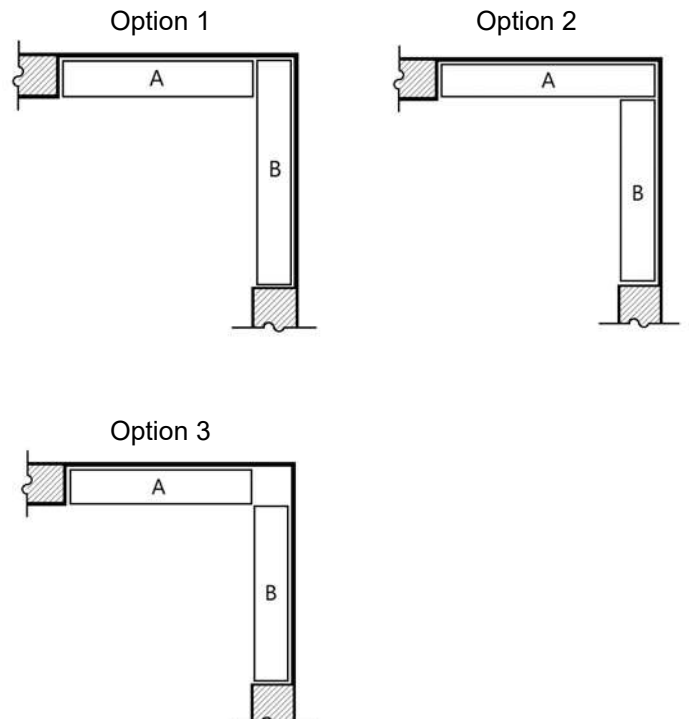

Important!

This option will greatly increase the amount of light gap formed along the corner.