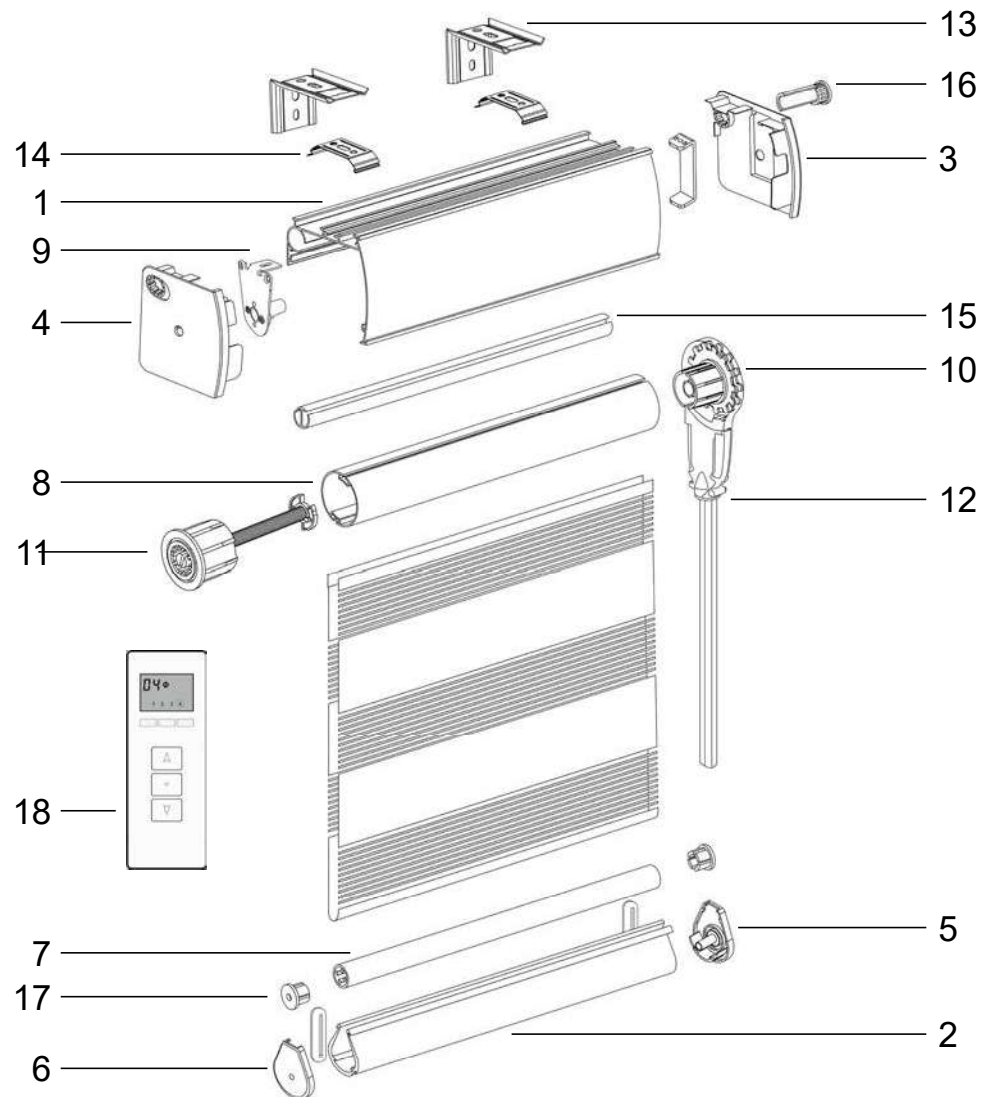

Rounded Cassette with Remote Operated Motorization

Square Cassette with Wand Operated Motorization

Round Cassette with Wand Operated Motorization

- Cassette & Bottom Rail include matching fabric inserts that provide a cohesive and sleek appearance.
- Cordless operation ensures safety from loose hanging chords while providing a modern aesthetic.
- Clutch
- Retractable wand operated..Coming soon
- Motorized operation utilizes industry leading motors that are know for their quiet operation and ease of use.
- Internal Limit Stop (ILS) prevents over rotation of the tube and allows the shade to stop at the desired closing height.

Combi Shade® System

Product Component Overview

1. Cassette
2. Bottom rail
3. Cassette End Cap (Right)
4. Cassette End Cap (Left)
5. Bottom Rail End Cap (Right)
6. Bottom Rail End Cap (Left)
7. Bottom Rod
8. Tube (38mm)
9. Inner Bracket (L)
10. Clutch (38mm)
11. Idle End Plug
12. Retractable Wand
13. Mounting Bracket
14. Bi-Directional Installation Clip
15. Level Controller
16. Level Controller Cap
17. Bottom Rod End Cap
18. Remote