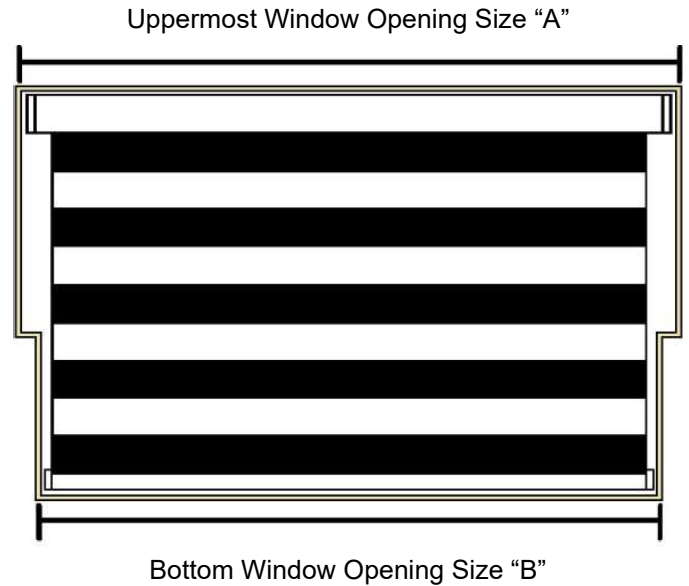

Tile Cut

Upon request, the bottom bar assembly and fabric can be cut down to a specified size, different from the width of the cassette assembly.

Measuring and ordering “Tile Cut”.

Step 1

Measure the uppermost position “A” of the window opening to determine the window opening size.

Step 2

Measure the inside width of the window opening at the lowermost position “B” to determine the bottom window opening size

Step 3

Please specify the determined width of the lowermost position under “tile cut” column.